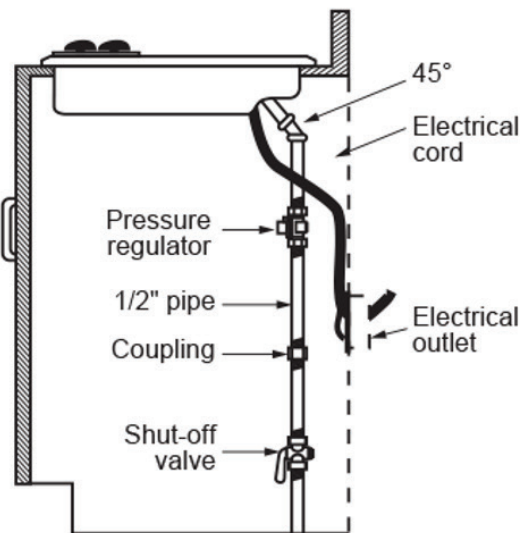

Weight: 38.0 lbs

Dim.: 36"W x 4 3/4"H x 21"D

Voltage: 120V; 60Hz; 5A

Controls: Knobs

Burners: (5) 5,000 , 9,500, 12,000, 15,000 BTU

Grates: Continuous, Dishwasher Safe

Finish: Stainless Steel & Matte Black Grates

Gas Connection

Dimension and installation information are shown in inches.

Above Illustration intended for dimensional reference only. Refer to photograph for actual product appearance.

PBX (246) 537-0790