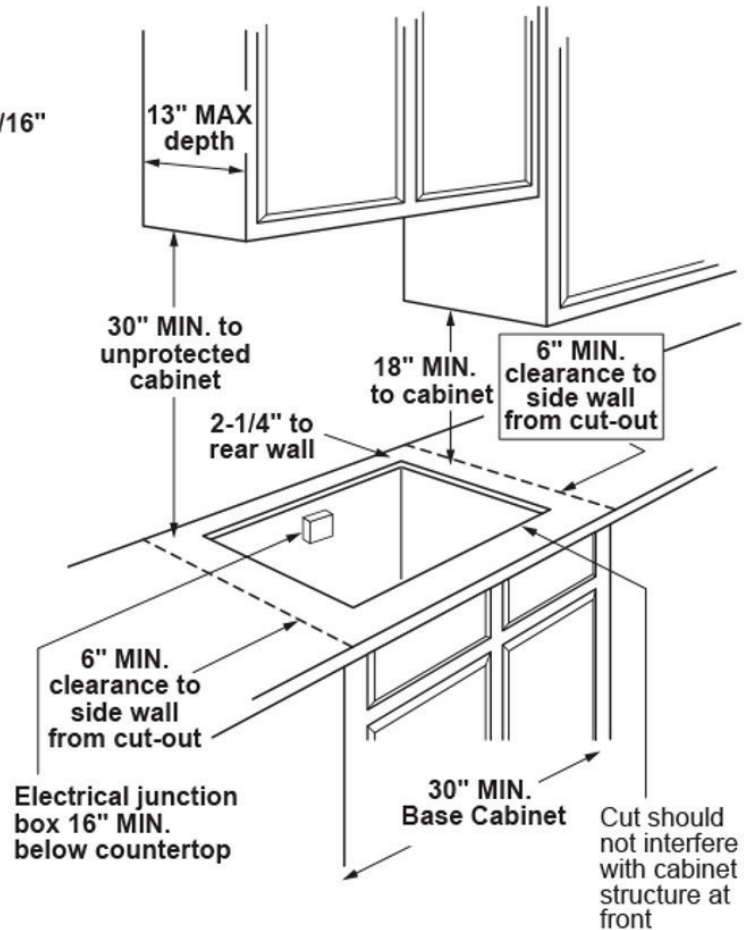

Weight: 38.0 lbs

Dim.: 36"W x 4 3/4"H x 21"D

Voltage: 120V; 60Hz; 5A

Controls: Knobs

Burners: (5) 5,000 , 9,500, 12,000, 15,000 BTU

Grates: Continuous, Dishwasher Safe

Finish: Stainless Steel & Matte Black Grates

Gas Connection

Dimension and installation information are shown in inches.

Above Illustration intended for dimensional reference only. Refer to photograph for actual product appearance.

PBX (246) 537-0790