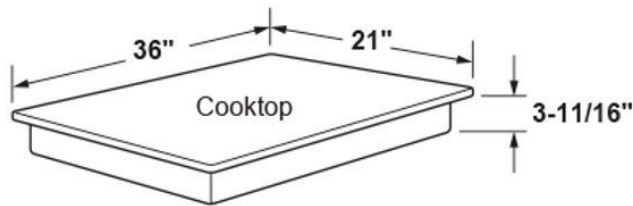

Weight: 38.0 lbs

Dim.: 36"W x 4 3/4"H x 21"D

Voltage: 120V; 60Hz; 5A

Controls: Knobs

Burners: (5) 5,000 , 9,500, 12,000, 15,000 BTU

Grates: Continuous, Dishwasher Safe

Finish: Stainless Steel & Matte Black Grates

Gas Connection

Dimension and installation information are shown in inches.

Above Illustration intended for dimensional reference only. Refer to photograph for actual product appearance.

PBX (246) 537-0790