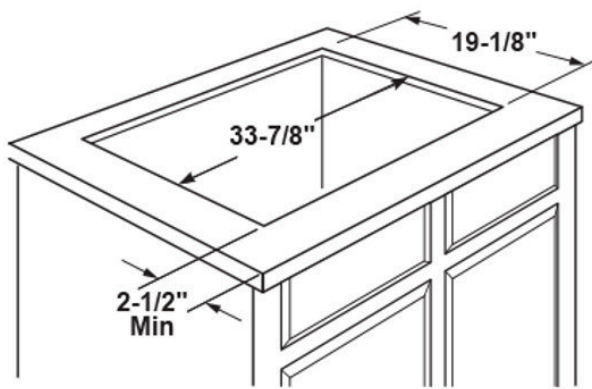

Weight: 38.0 lbs

Dim.: 36"W x 4 3/4"H x 21"D

Voltage: 120V; 60Hz; 5A

Controls: Knobs

Burners: (5) 5,000 , 9,500, 12,000, 15,000 BTU

Grates: Continuous, Dishwasher Safe

Finish: Stainless Steel & Matte Black Grates

Gas Connection

Dimension and installation information are shown in inches.

Above Illustration intended for dimensional reference only. Refer to photograph for actual product appearance.

PBX (246) 537-0790